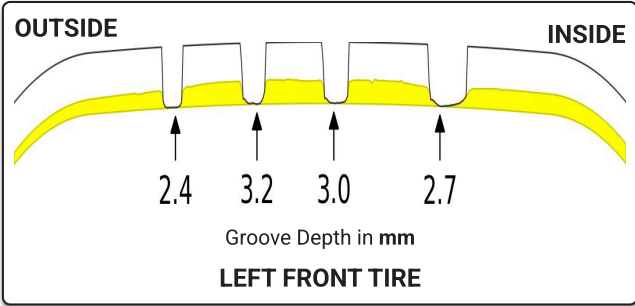

- The sample collected for this tire indicates the Tread Depth is minimal and replacement is recommended soon. See your service advisor.
- Check for minor outside wear on this tire. Consider a wheel alignment. See your service advisor.
- Check for abnormal tire wear. See your service advisor.

- The sample collected for this tire indicates the Tread Depth is safe, replacement not needed today. See your service advisor.

**POSSIBLE SERVICES**

ALIGNMENT INSPECTION NEEDED

**ALIGNMENT ALIGNMENT**

- The sample collected for this tire indicates the Tread Depth is minimal and replacement is recommended soon. See your service advisor.