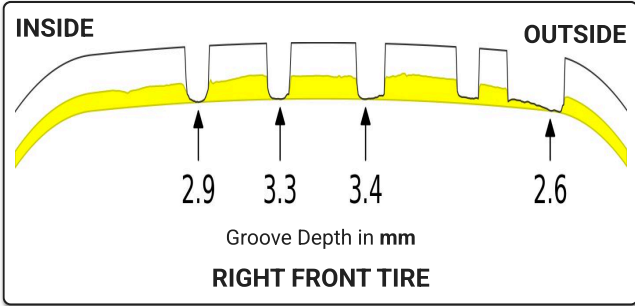

- The sample collected for this tire indicates the Tread Depth is minimal and replacement is recommended soon. See your service advisor.
- Check for minor outside wear on this tire. Consider a wheel alignment. See your service advisor.
- Check for abnormal tire wear. See your service advisor.

- The sample collected for this tire indicates the Tread Depth is safe, replacement not needed today. See your service advisor.

**POSSIBLE SERVICES**

ALIGNMENT INSPECTION NEEDED

**ALIGNMENT ALIGNMENT**

- The sample collected for this tire indicates the Tread Depth is minimal and replacement is recommended soon. See your service advisor.