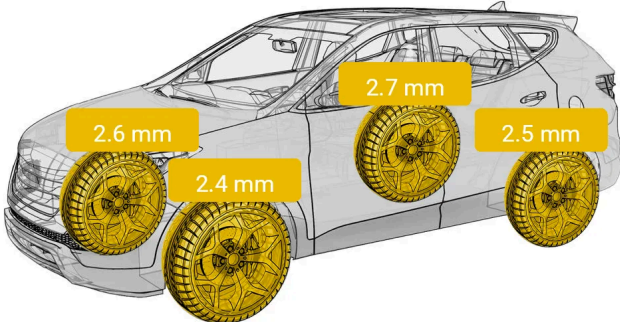

- The sample collected for this tire indicates the Tread Depth is minimal and replacement is recommended soon. See your service advisor.
- Check for minor outside wear on this tire. Consider a wheel alignment. See your service advisor.
- Check for abnormal tire wear. See your service advisor.

- The sample collected for this tire indicates the Tread Depth is safe, replacement not needed today. See your service advisor.

**POSSIBLE SERVICES**

ALIGNMENT INSPECTION NEEDED

**ALIGNMENT ALIGNMENT**

- The sample collected for this tire indicates the Tread Depth is minimal and replacement is recommended soon. See your service advisor.