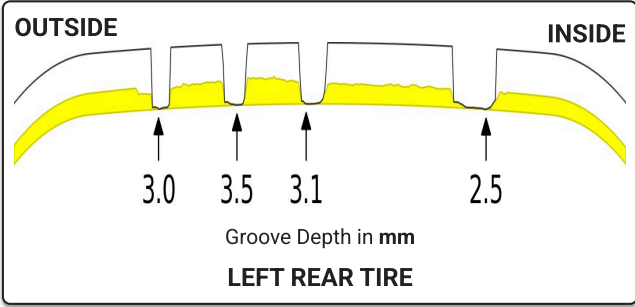

- The sample collected for this tire indicates the Tread Depth is minimal and replacement is recommended soon. See your service advisor.
- Check for minor outside wear on this tire. Consider a wheel alignment. See your service advisor.
- Check for abnormal tire wear. See your service advisor.

- The sample collected for this tire indicates the Tread Depth is safe, replacement not needed today. See your service advisor.

**POSSIBLE SERVICES**

ALIGNMENT INSPECTION NEEDED

**ALIGNMENT ALIGNMENT**

- The sample collected for this tire indicates the Tread Depth is minimal and replacement is recommended soon. See your service advisor.