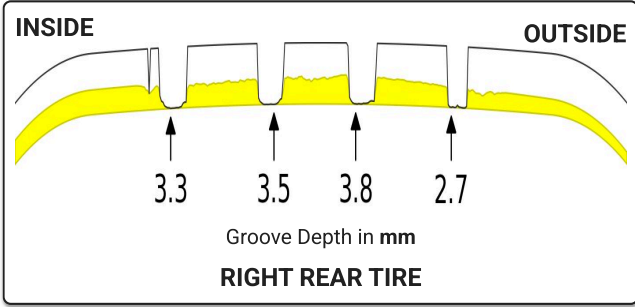

- The sample collected for this tire indicates the Tread Depth is minimal and replacement is recommended soon. See your service advisor.
- Check for minor outside wear on this tire. Consider a wheel alignment. See your service advisor.
- Check for abnormal tire wear. See your service advisor.

- The sample collected for this tire indicates the Tread Depth is safe, replacement not needed today. See your service advisor.

**POSSIBLE SERVICES**

ALIGNMENT INSPECTION NEEDED

**ALIGNMENT ALIGNMENT**

- The sample collected for this tire indicates the Tread Depth is minimal and replacement is recommended soon. See your service advisor.