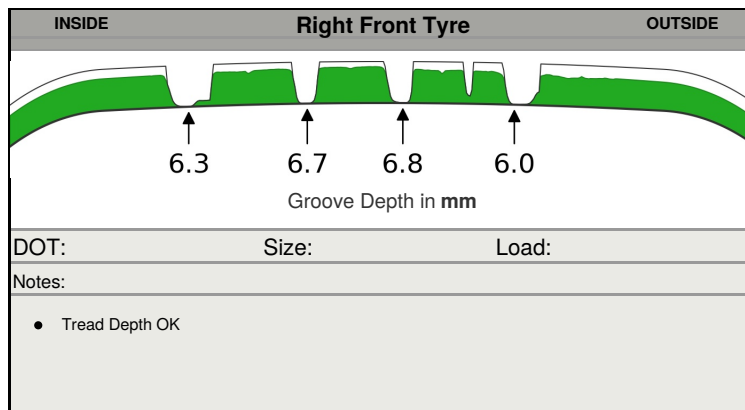

A N OTHER
 general inspection
 Vehicle Color: red

Braking Distance

(70 MPH - Wet Surface)

Shorter is Safer!
■ Your Tyres ■ New Tyres

Good

Marginal

Replace Now