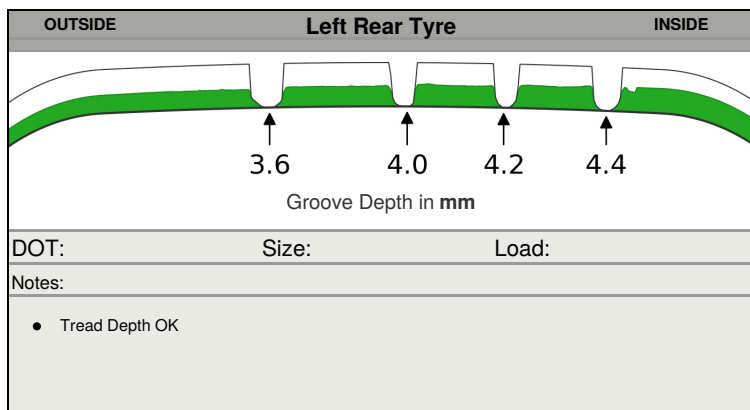

A N OTHER
 general inspection
 Vehicle Color: red

Braking Distance

(70 MPH - Wet Surface)

Shorter is Safer!
■ Your Tyres ■ New Tyres

Good

Marginal

Replace Now