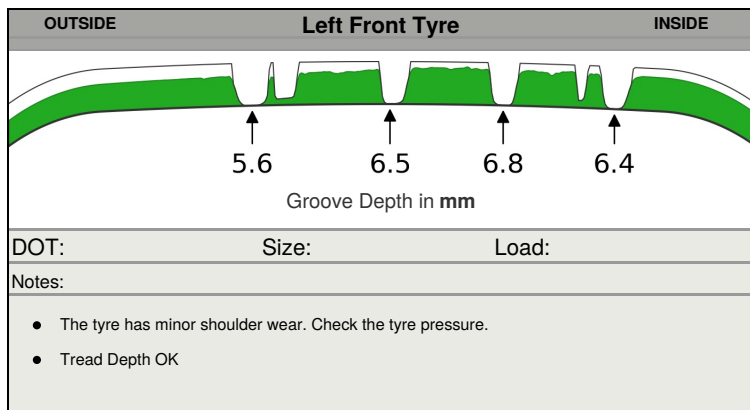

A N OTHER
 general inspection
 Vehicle Color: red

Braking Distance

(70 MPH - Wet Surface)

Shorter is Safer!
■ Your Tyres ■ New Tyres

Good

Marginal

Replace Now