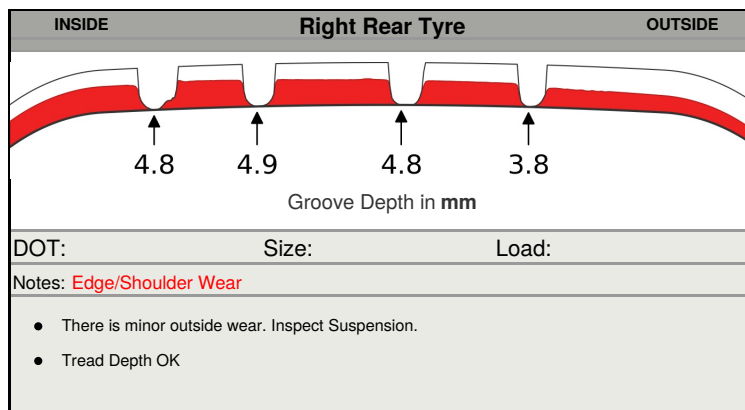

A N OTHER
 general inspection
 Vehicle Color: red

Braking Distance

(70 MPH - Wet Surface)

Shorter is Safer!
■ Your Tyres ■ New Tyres

Good

Marginal

Replace Now